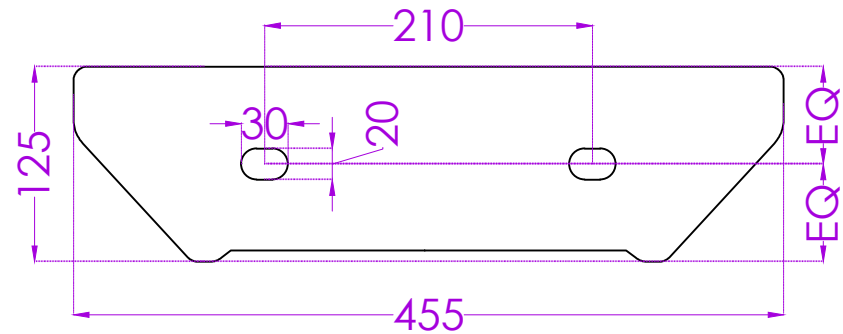

DALENA P4215PW0103

WASH BASIN

JOHNSON

PLAN

BACK