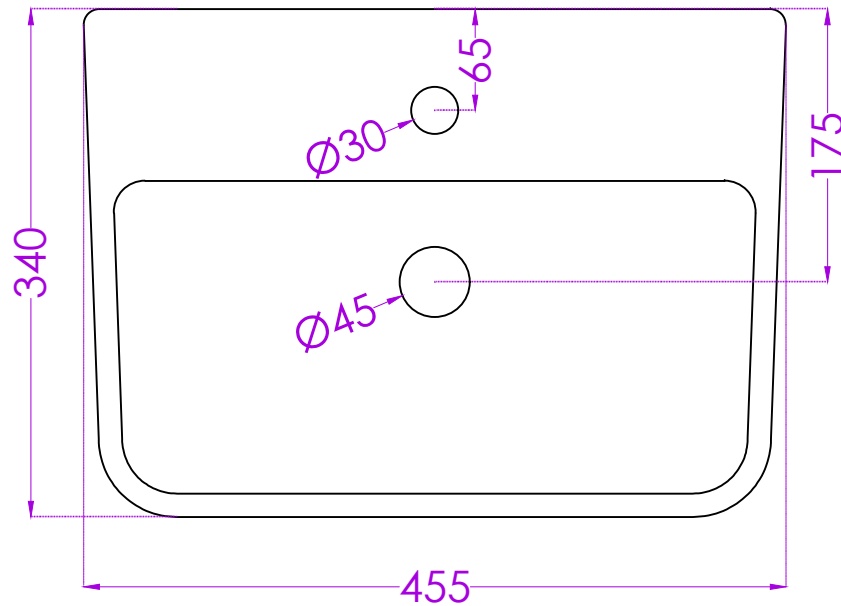

DALENA P4215PW0103

WASH BASIN

JOHNSON

PLAN

BACK